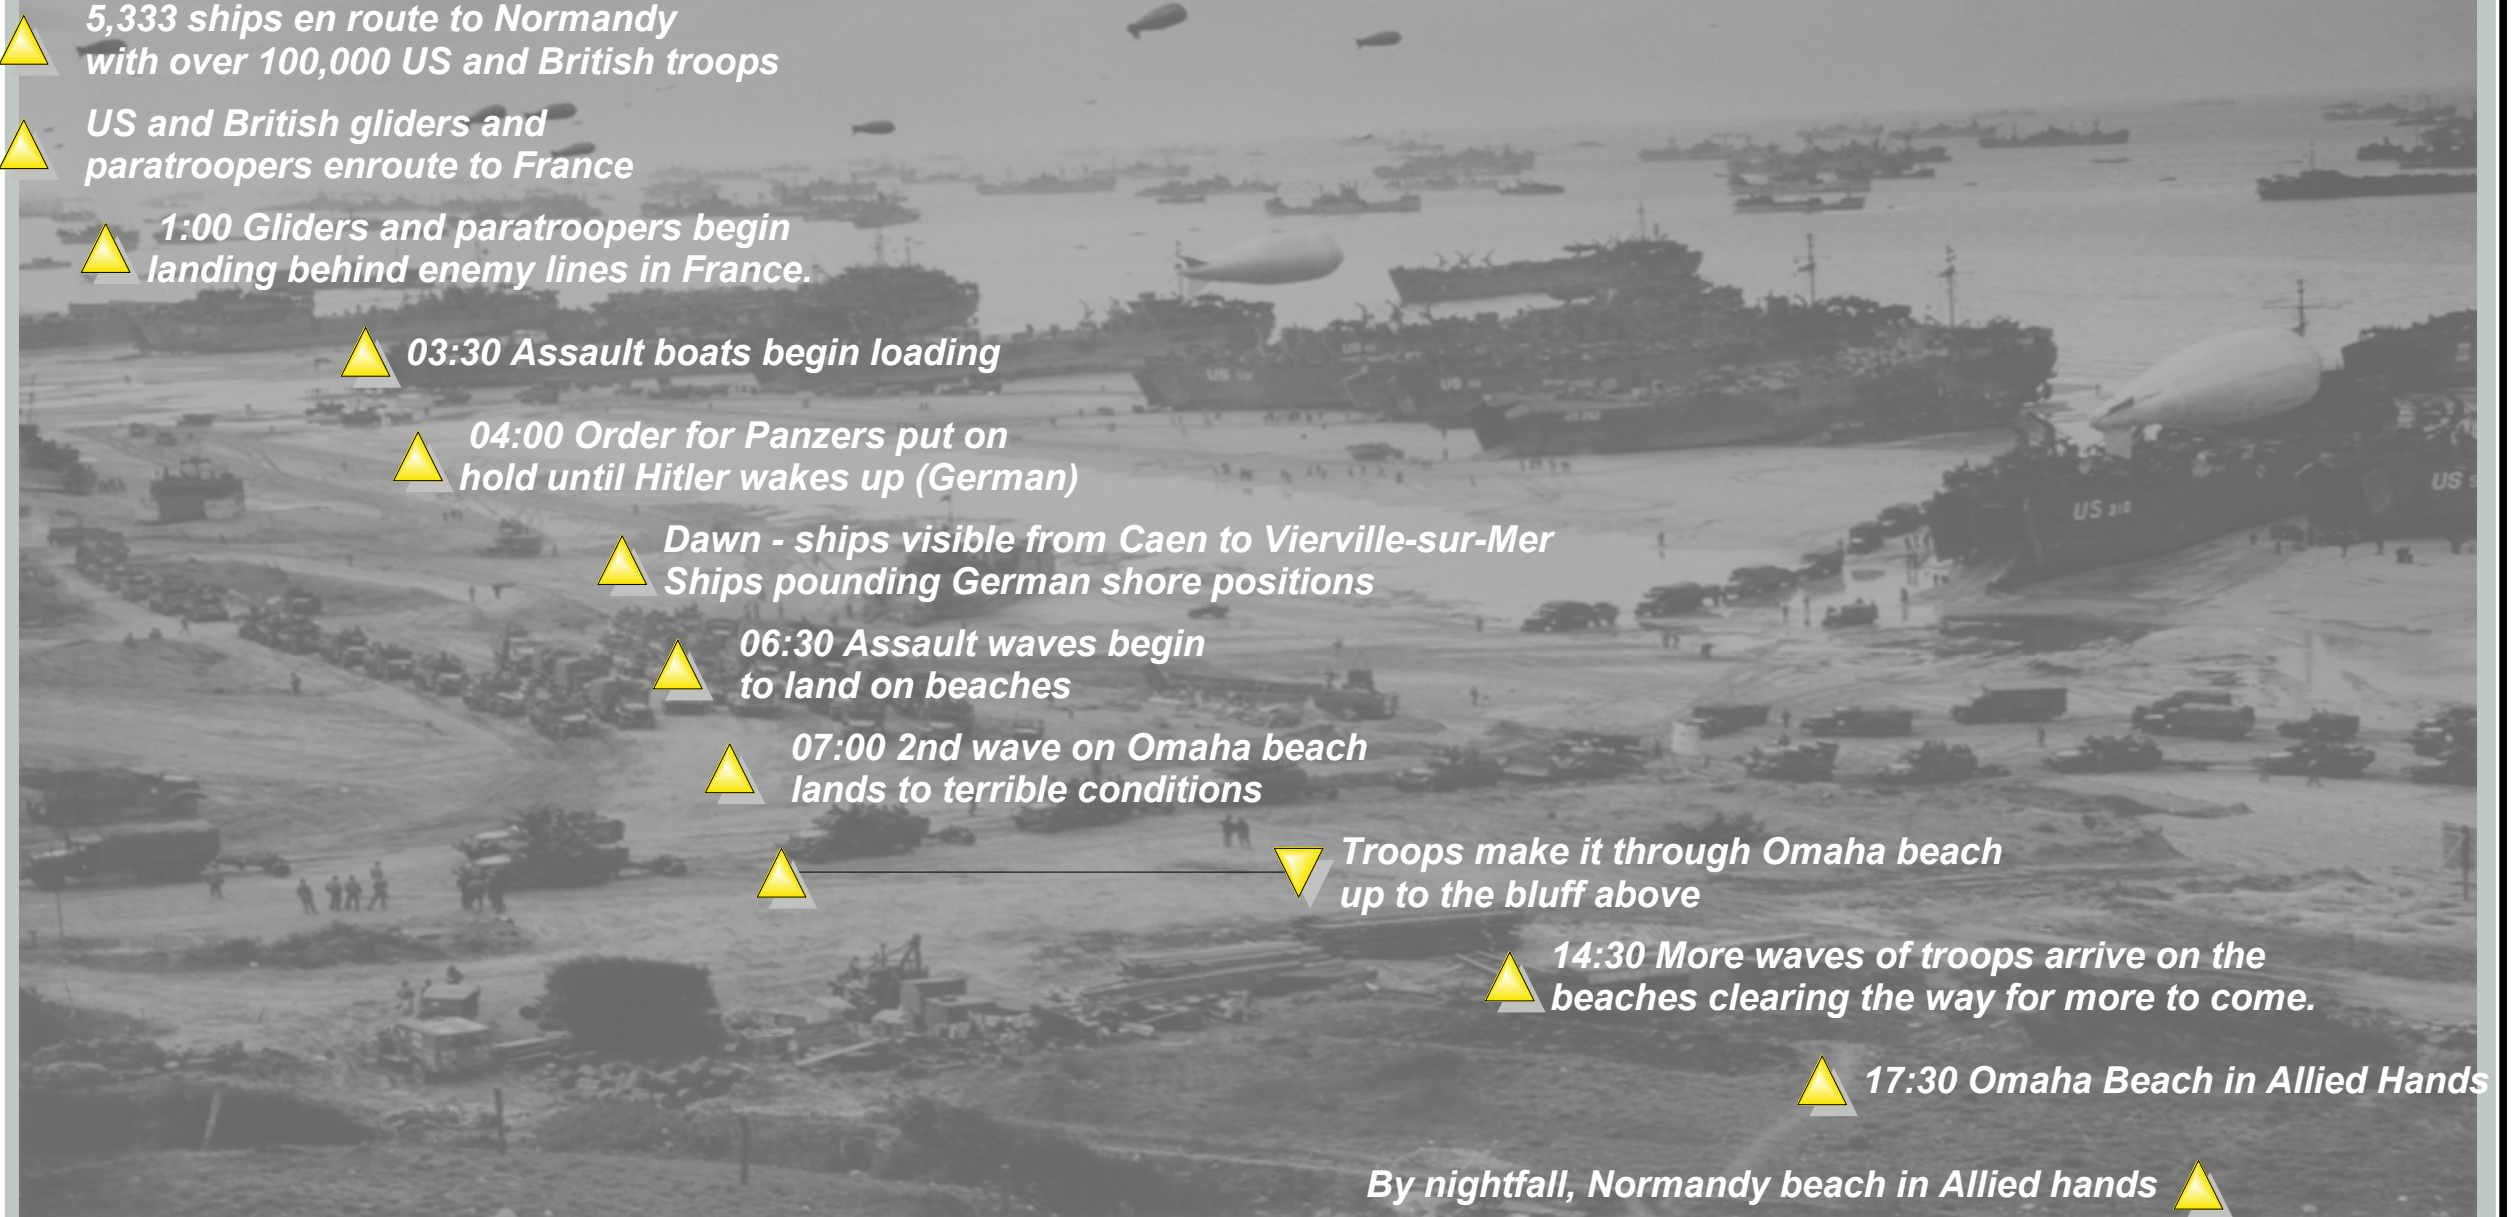

D-Day Invasion Timeline

0000 0100 0200 0300 0400 0500 0600 0700 0800 0900 1000 1100 1200 1300 1400 1500 1600 1700 1800 1900 2000 2100 2200 2300

▲ 5,333 ships en route to Normandy with over 100,000 US and British troops

▲ US and British gliders and paratroopers enroute to France

▲ 1:00 Gliders and paratroopers begin landing behind enemy lines in France.

▲ 03:30 Assault boats begin loading

▲ 04:00 Order for Panzers put on hold until Hitler wakes up (German)

▲ Dawn - ships visible from Caen to Vierville-sur-Mer
Ships pounding German shore positions

▲ 06:30 Assault waves begin to land on beaches

▲ 07:00 2nd wave on Omaha beach lands to terrible conditions

▲ Troops make it through Omaha beach up to the bluff above

▲ 14:30 More waves of troops arrive on the beaches clearing the way for more to come.

▲ 17:30 Omaha Beach in Allied Hands

▲ By nightfall, Normandy beach in Allied hands