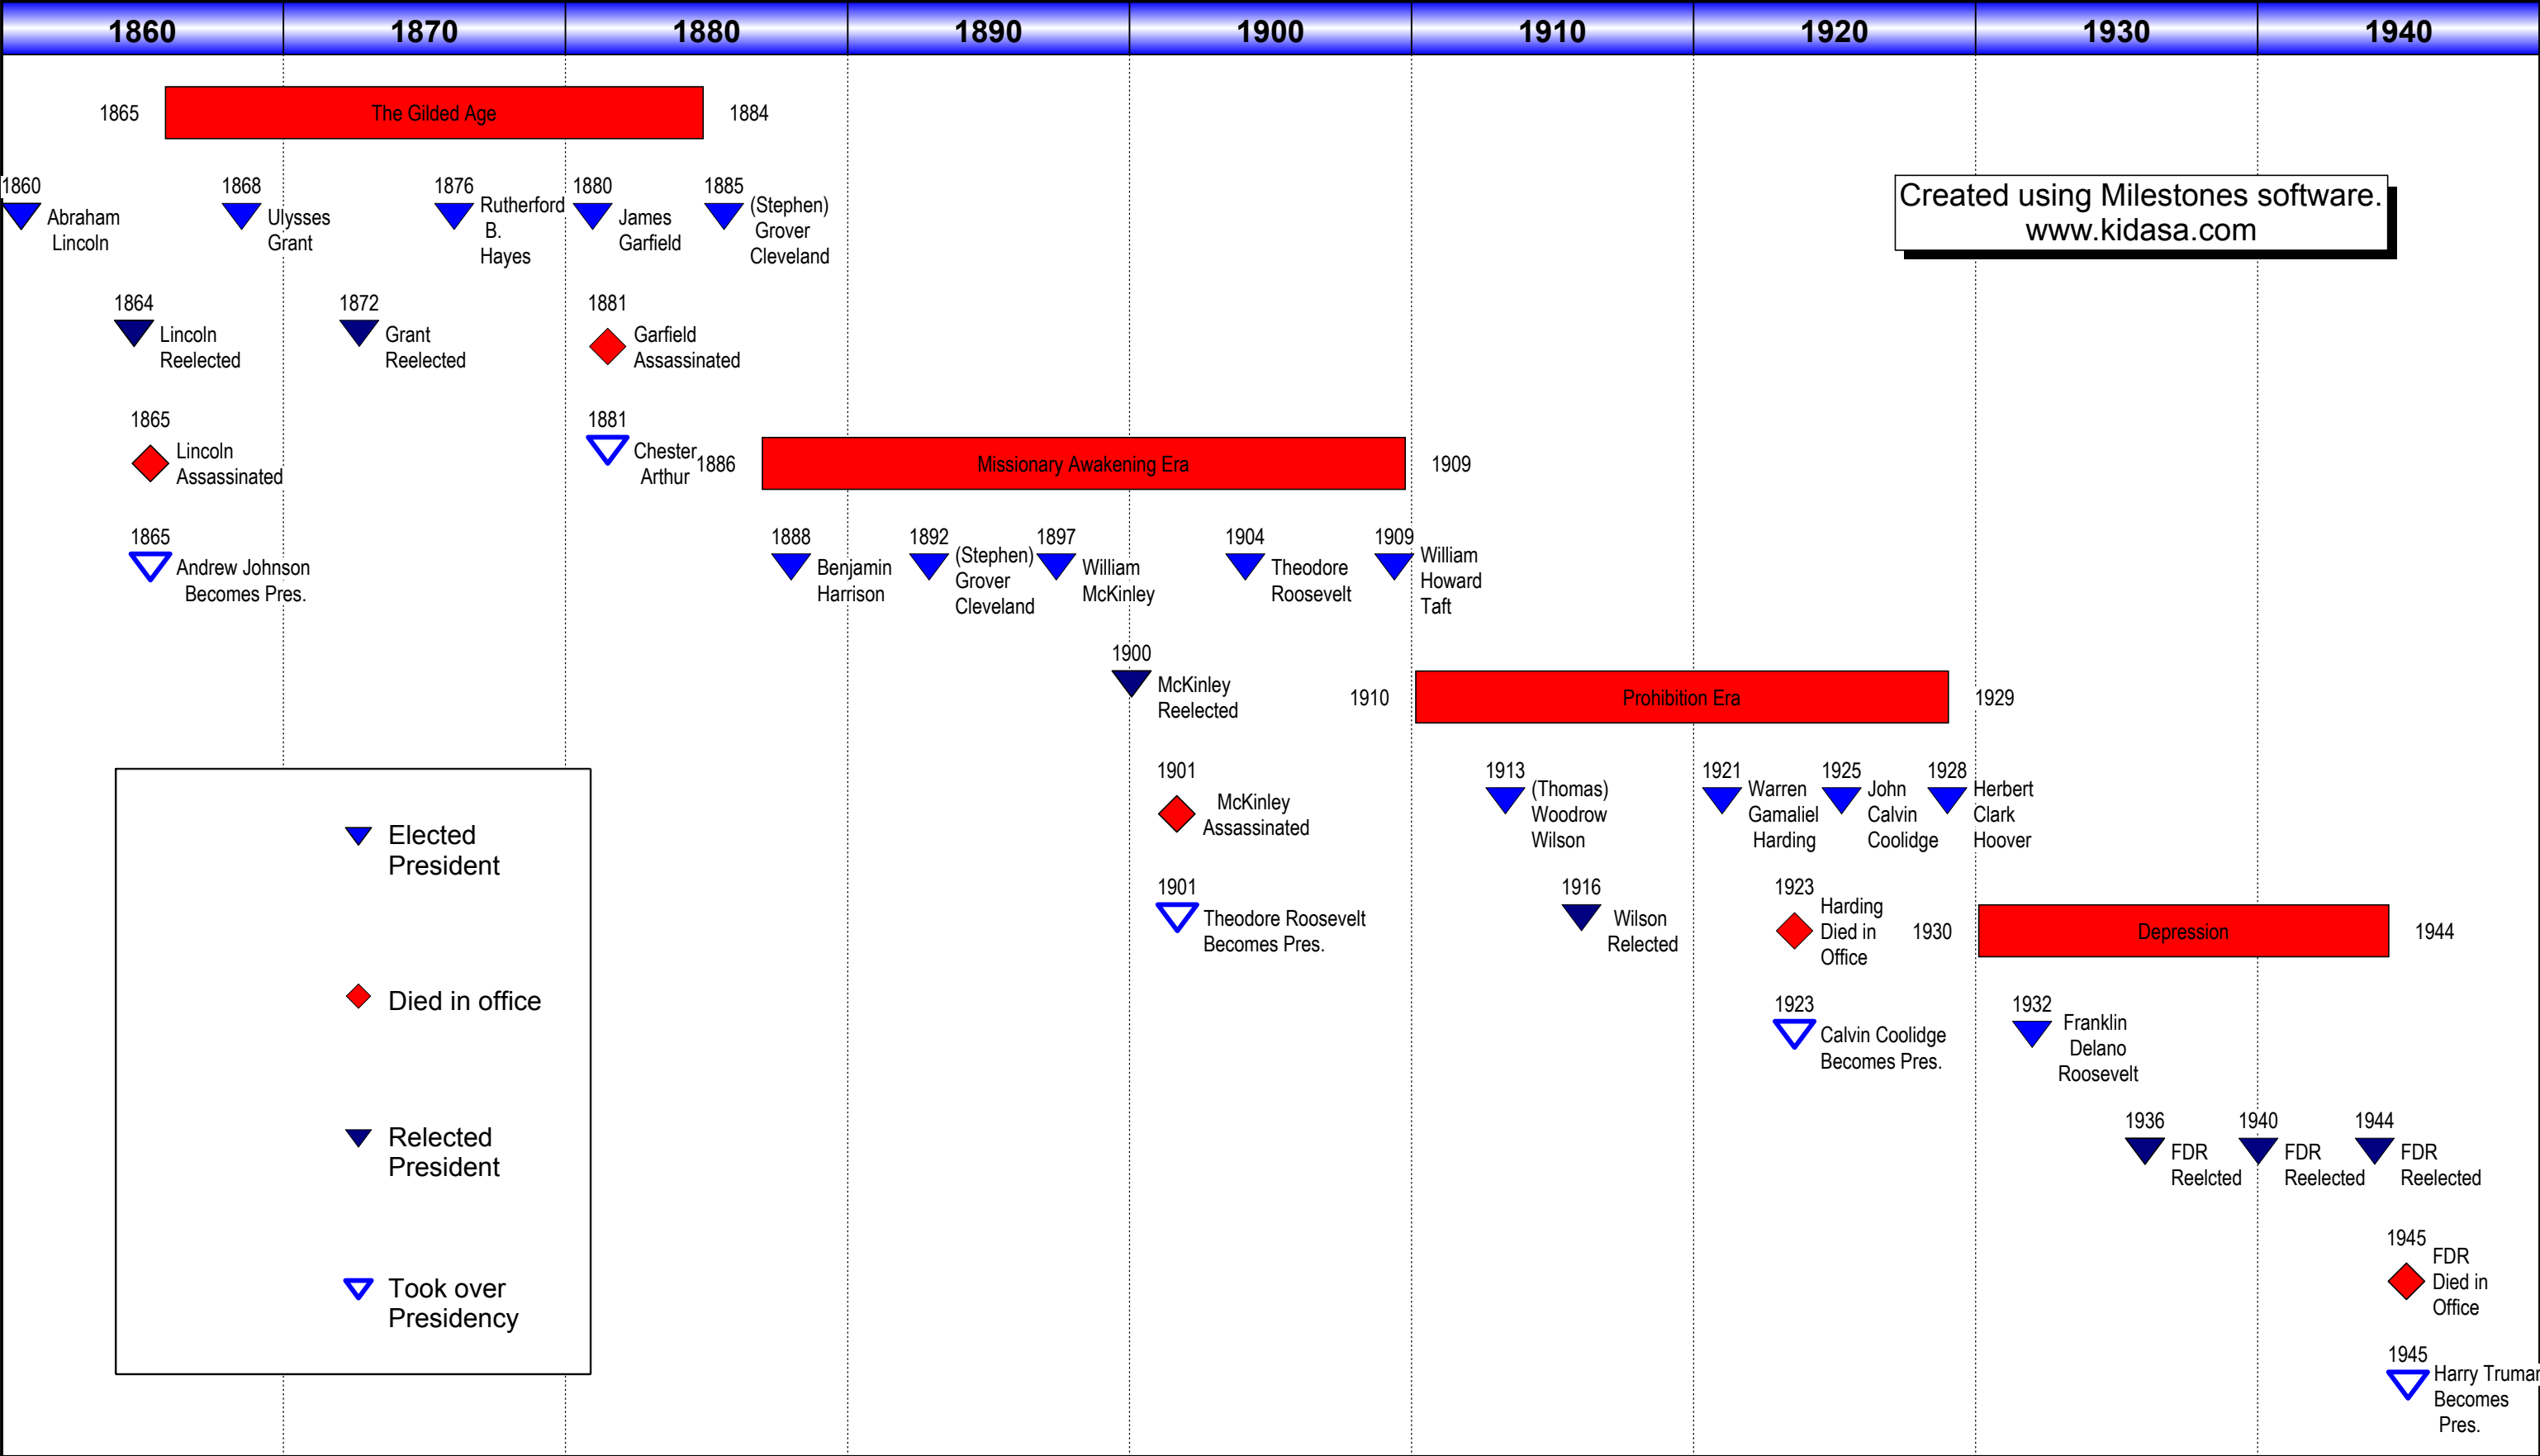

Timeline of American Presidents from 1860-1940

Created using Milestones software.
www.kidasa.com

- ▲ Elected President
- ◆ Died in office
- ▲ Relected President
- ▲ Took over Presidency